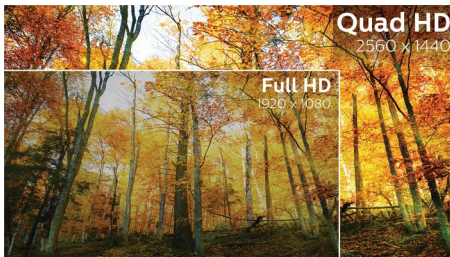

CrystalClear images

These Philips screens deliver Crystal Clear, Quad HD 2560 x 1440 or 2560 x 1080 pixel images. Utilising high-performance panels with high-density pixel count, enabled by high-bandwidth sources like Displayport, HDMI and Dual link DVI, these new displays will make your images and graphics come alive. Whether you are a demanding professional requiring extremely detailed information for CAD-CAM solutions, a user of 3D graphic applications or a financial wizard working on huge spreadsheets, Philips displays will give you Crystal Clear images.