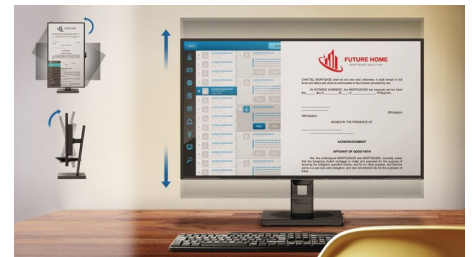

Built-in stereo speakers

A pair of high-quality stereo speakers built into a display device. They may be visible front

firing, or invisible down firing, top firing, rear firing etc. depending on model and design.

LowBlue Mode and Flicker-free

Our LowBlue Mode and Flicker-free technology have been developed to reduce eye strain and fatigue often caused by long hours in front of a monitor.

Compact Ergo Base

The Compact Ergo Base is a people-friendly Philips monitor base that tilts, pivot and height-adjusts so each user can position the monitor for maximum viewing comfort and efficiency.

EasySelect Menu Toggle Key

The discreetly placed EasySelect Menu Toggle Key allows you to make quick and easy adjustments to monitor settings in the On-Screen Display menu.

USB-C

IPS
Wide Viewing
Angle

AMD
FreeSync