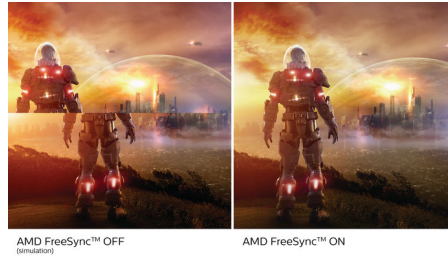

Ultra-smooth gaming

Gaming shouldn't be a choice between choppy gameplay or broken frames. With the new Philips monitor it doesn't have to be. Get fluid, artefact-free performance at virtually any frame rate with AMD FreeSync™ technology, smooth, quick refresh and ultra-fast response time.

Webcam and noise-cancelling mic

This Philips monitor comes with a built-in 5 MP webcam, a noise-cancelling microphone, and speakers, making it perfect for working from home and collaborating remotely. The webcam is certified for Windows Hello and is equipped with advanced sensors for Windows Hello™ facial recognition, which conveniently logs you into your Windows devices in less than 2 seconds. The physical camera switch offers extra privacy when not in use. The noise-cancelling microphone and dual 5 watt integrated speakers deliver clear communications.