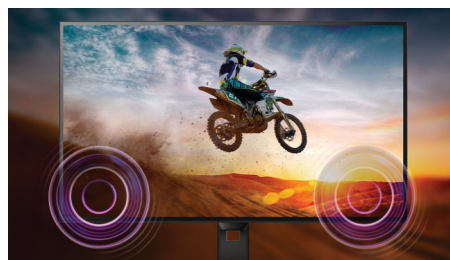

Built-in stereo speakers

A pair of high-quality stereo speakers built into a display device. They may be visible front

firing, or invisible down firing, top firing, rear firing etc. depending on model and design.