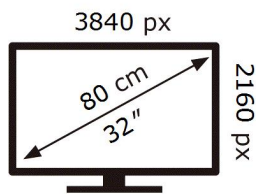

ENERG

SAMSUNG

S32BG850NU

41 kWh/1000h

ABCDEF **G**

104 kWh/1000h

2019/2013