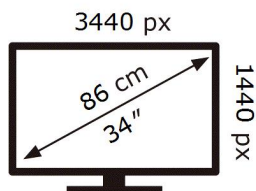

ENERG

SAMSUNG

S34A650UBU

31 kWh/1000h

ABCDEF **G**

HDR

48 kWh/1000h

2019/2013