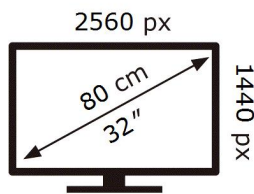

ENERG

SAMSUNG

C32G55TQBU

30 kWh/1000h

ABCDEF **G**

HDR

74 kWh/1000h

2019/2013