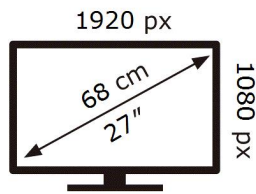

ENERG

SAMSUNG

S27R652FDR

20 kWh/1000h

2019/2013