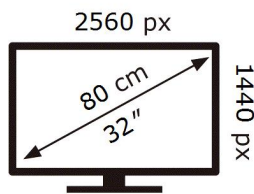

ENERG

SAMSUNG

C32G75TQSP

33 kWh/1000h

ABCDEF **G**

HDR

65 kWh/1000h

2019/2013