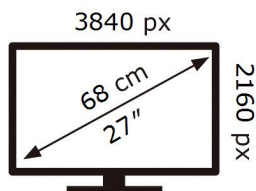

ENERG

SAMSUNG

S27B800TGU

26 kWh/1000h

ABCDEF **G**

49 kWh/1000h

2019/2013