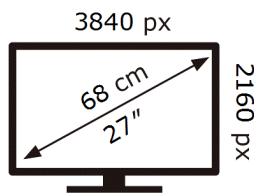

SAMSUNG

S27B800TGU

26 kWh/1000h

ABCDEF **G**

49 kWh/1000h

ENERG

SAMSUNG

S27B800TGU