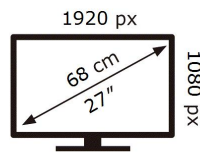

ENERGY

SAMSUNG

F27T350FHR

18 kWh/1000h

2019/2013