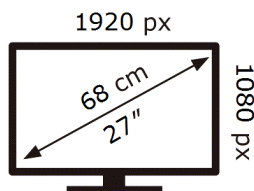

ENERG

SAMSUNG

S27BM500EU

26 kWh/1000h

ABCDEF **G**

33 kWh/1000h

2019/2013