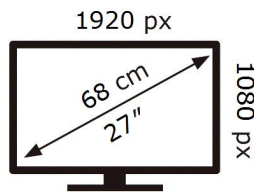

ENERG 

SAMSUNG

S27R350FHR

20 kWh/1000h

2019/2013