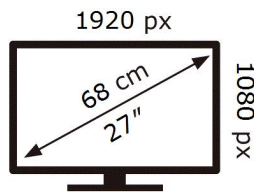

SAMSUNG

S27AG32ANU

19 kWh/1000h

2019/2013

ENERG 

SAMSUNG

S27AG32ANU

19 kWh/1000h