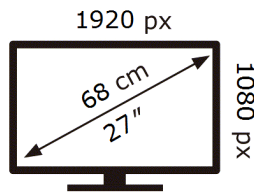

SAMSUNG

S27AG32ANU

19 kWh/1000h

2019/2013

ENERG 

SAMSUNG

S27AG32ANU

19 kWh/1000h