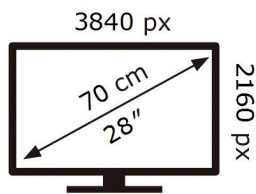

ENERG

SAMSUNG

U28R552UQP

27 kWh/1000h

ABCDEF **G**

HDR

40 kWh/1000h

2019/2013