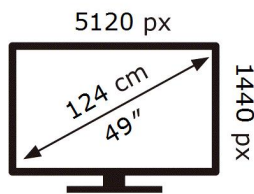

ENERG

SAMSUNG

S49AG952NP

45 kWh/1000h

ABCDEF **G**

101 kWh/1000h

2019/2013