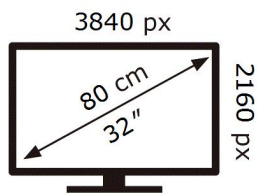

ENERG

SAMSUNG

S32BG702EU

33 kWh/1000h

ABCDEF **G**

HDR

61 kWh/1000h

2019/2013