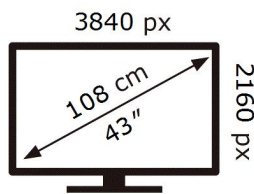

S43BM700UP

53 kWh/1000h

ABCDEF **G**

125 kWh/1000h

2019/2013