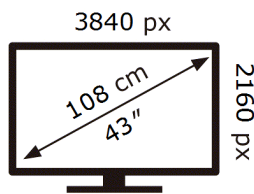

SAMSUNG

S43BM700UP

53 kWh/1000h

ABCDEF **G**

125 kWh/1000h

2019/2013

ENERG

SAMSUNG