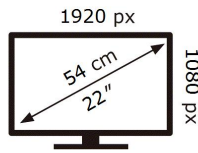

ENERGY

SAMSUNG

S22F350FHR

16 kWh/1000h

2019/2013