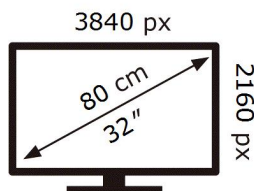

33 kWh/1000h

ABCDEF **G**

HDR

57 kWh/1000h