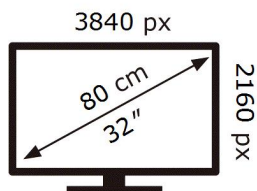

ENERG 

SAMSUNG

S32A704NWP

33 kWh/1000h

ABCDEF **G**

51 kWh/1000h

2019/2013