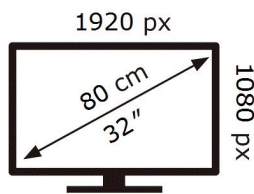

S32CM500EU

26 kWh/1000h

ABCDEF **G**

37 kWh/1000h

2019/2013