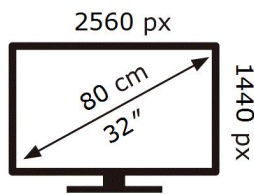

ENERG

SAMSUNG

S32AG520PP

30 kWh/1000h

ABCDEF **G**

HDR

66 kWh/1000h

2019/2013