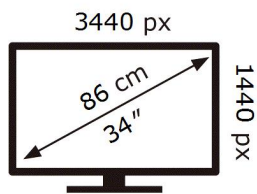

S34C652UAA

32 kWh/1000h

ABCDEF **G**

HDR

52 kWh/1000h

2019/2013