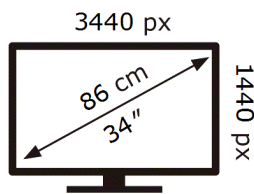

SAMSUNG

S34C652UAA

32 kWh/1000h

ABCDEF **G**

52 kWh/1000h

2019/2013