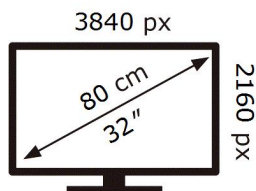

ENERG

SAMSUNG

S32CM703UU

33 kWh/1000h

ABCDEF **G**

HDR

37 kWh/1000h

2019/2013