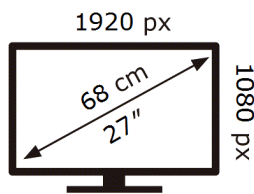

SAMSUNG

S27CM500EU

21 kWh/1000h

ABCDEF **G**

32 kWh/1000h

2019/2013

ENERG

SAMSUNG