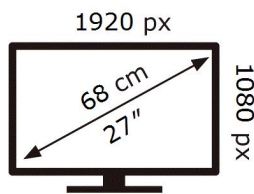

S27CM500EU

21 kWh/1000h

ABCDEF **G**

32 kWh/1000h

2019/2013