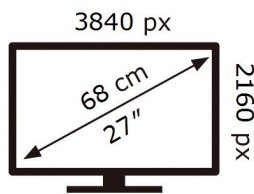

ENERG

SAMSUNG

S27CM80BUU

26 kWh/1000h

ABCDEF **G**

55 kWh/1000h

2019/2013