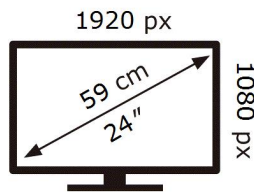

ENERG 

SAMSUNG

S24D364GAU

17 kWh/1000h

2019/2013