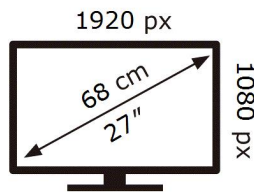

ENERG 

SAMSUNG

S27D362GAU

21 kWh/1000h

2019/2013