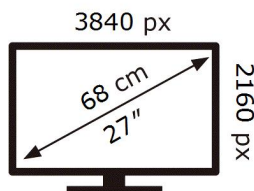

ENERG

SAMSUNG

S27D706EAU

23 kWh/1000h

ABCDEF **G**

39 kWh/1000h

2019/2013