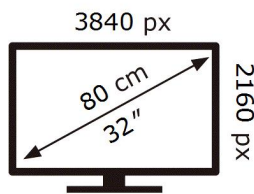

ENERG

SAMSUNG

S32A706NWP

33 kWh/1000h

ABCDEF **G**

51 kWh/1000h

2019/2013