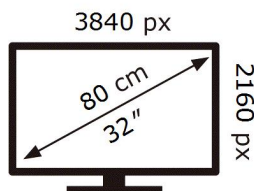

S32DG802SU

**47** kWh/1000h

ABCDEF **G**

**HDR**

**65** kWh/1000h

2019/2013