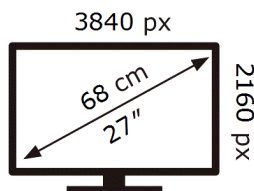

Samsung

S27D700EAU

23 kWh/1000h

ABCDEF **G**

39 kWh/1000h

ENERG

Samsung

S27D700EAU