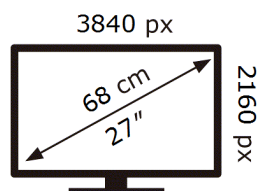

ENERG

Samsung

S27D700EAU

23 kWh/1000h

ABCDEF **G**

39 kWh/1000h

2019/2013