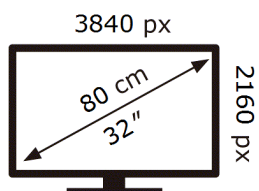

ENERG

Samsung

S32D700EAU

31 kWh/1000h

ABCDEF **G**

57 kWh/1000h

2019/2013