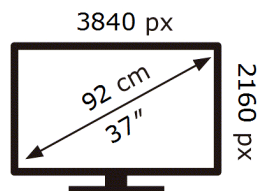

ENERG

Samsung

S37D800UAA

37 kWh/1000h

ABCDEF **G**

HDR

66 kWh/1000h

2019/2013