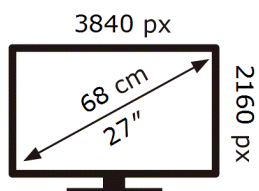

26 kWh/1000h

ABCDEF **G**

HDR

46 kWh/1000h