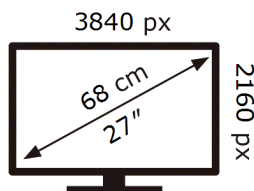

Samsung

S27DG702EU

26 kWh/1000h

ABCDEF **G**

46 kWh/1000h

ENERG

Samsung

S27DG702EU