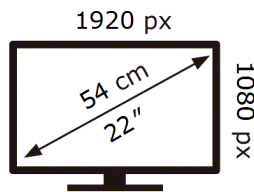

Samsung

S22D400GAU

10 kWh/1000h

2019/2013

ENERG 

Samsung

S22D400GAU

10 kWh/1000h