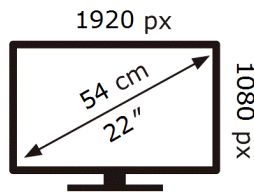

Samsung

S22D400GAU

10 kWh/1000h

2019/2013

ENERG 

Samsung

S22D400GAU

10 kWh/1000h