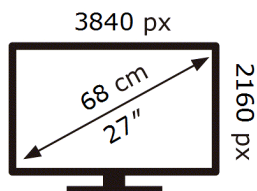

Samsung

S27CM703UU

26 kWh/1000h

ABCDEF **G**

47 kWh/1000h

ENERG 

Samsung

S27CM703UU