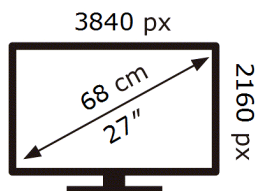

ENERG

Samsung

S27CM703UU

26 kWh/1000h

ABCDEF **G**

47 kWh/1000h

2019/2013