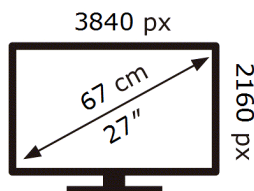

ENERG ⚡

Samsung

S27FG812SU

45 kWh/1000h

ABCDEF **G**

HDR

52 kWh/1000h

2019/2013