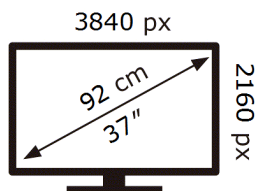

ENERG

Samsung

S37D804UAA

37 kWh/1000h

ABCDEF **G**

HDR

66 kWh/1000h

2019/2013