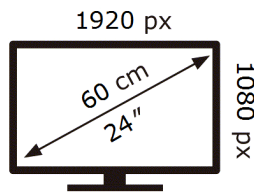

ENERG ⚡

Samsung

S24F322GAU

13 kWh/1000h

2019/2013