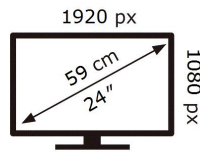

ENERGY

SAMSUNG

S24E450DL

26 kWh/1000h

2019/2013