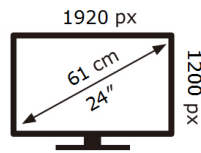

**ENERGY**

SAMSUNG

S24E650BW

**30** kWh/1000h

2019/2013