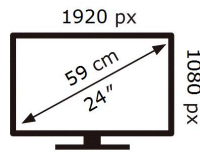

ENERGY

SAMSUNG

S24F356FHU

20 kWh/1000h

2019/2013