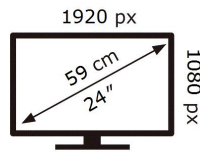

ENERGY

SAMSUNG

C24FG73FQU

40 kWh/1000h

2019/2013