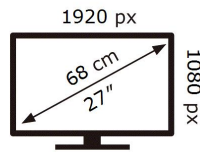

ENERGY

SAMSUNG

S27H650FDU

25 kWh/1000h

2019/2013