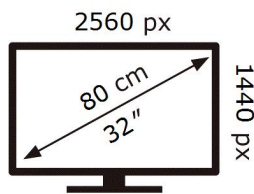

ENERG 

SAMSUNG

C32JG52QQU

47 kWh/1000h

2019/2013