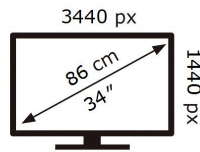

ENERGY

SAMSUNG

C34J791WTU

65 kWh/1000h

2019/2013