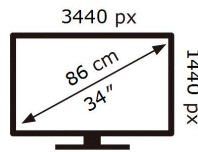

ENERG

SAMSUNG

S34J550WQU

35 kWh/1000h

2019/2013