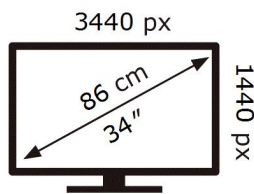

ENERG 

SAMSUNG

S34J552WQU

35 kWh/1000h

2019/2013