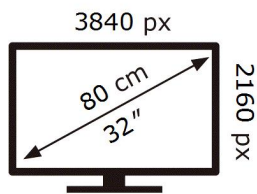

ENERG 

SAMSUNG

U32R590CWU

48 kWh/1000h

2019/2013