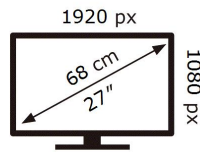

**ENERGY**

SAMSUNG

C27R500FHU

**34** kWh/1000h

2019/2013